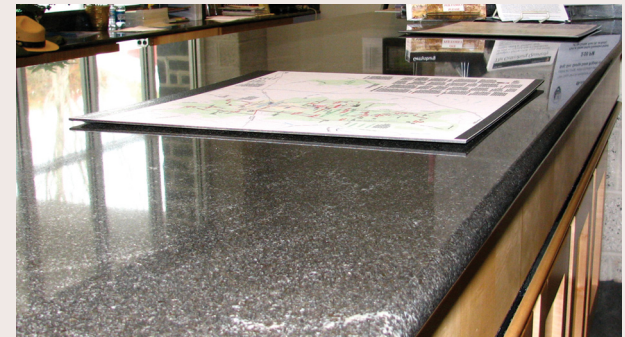

A' Bella Stone Owners,
Dennis Bates and Richard Barone

Expert fabrication
and installation

Two layer edge profile:
Ogee with 3/8" Bullnose

Gettysburg Museum of the American Civil War

"Gettysburg Granite", supplied by a local quarry, was fabricated & installed by our company during the museum's construction in 2008. Our craftsmanship can be found in the conference rooms, the Resource Room, the Information Booth, the Ticket area, the Refreshment Saloon, & bathrooms.